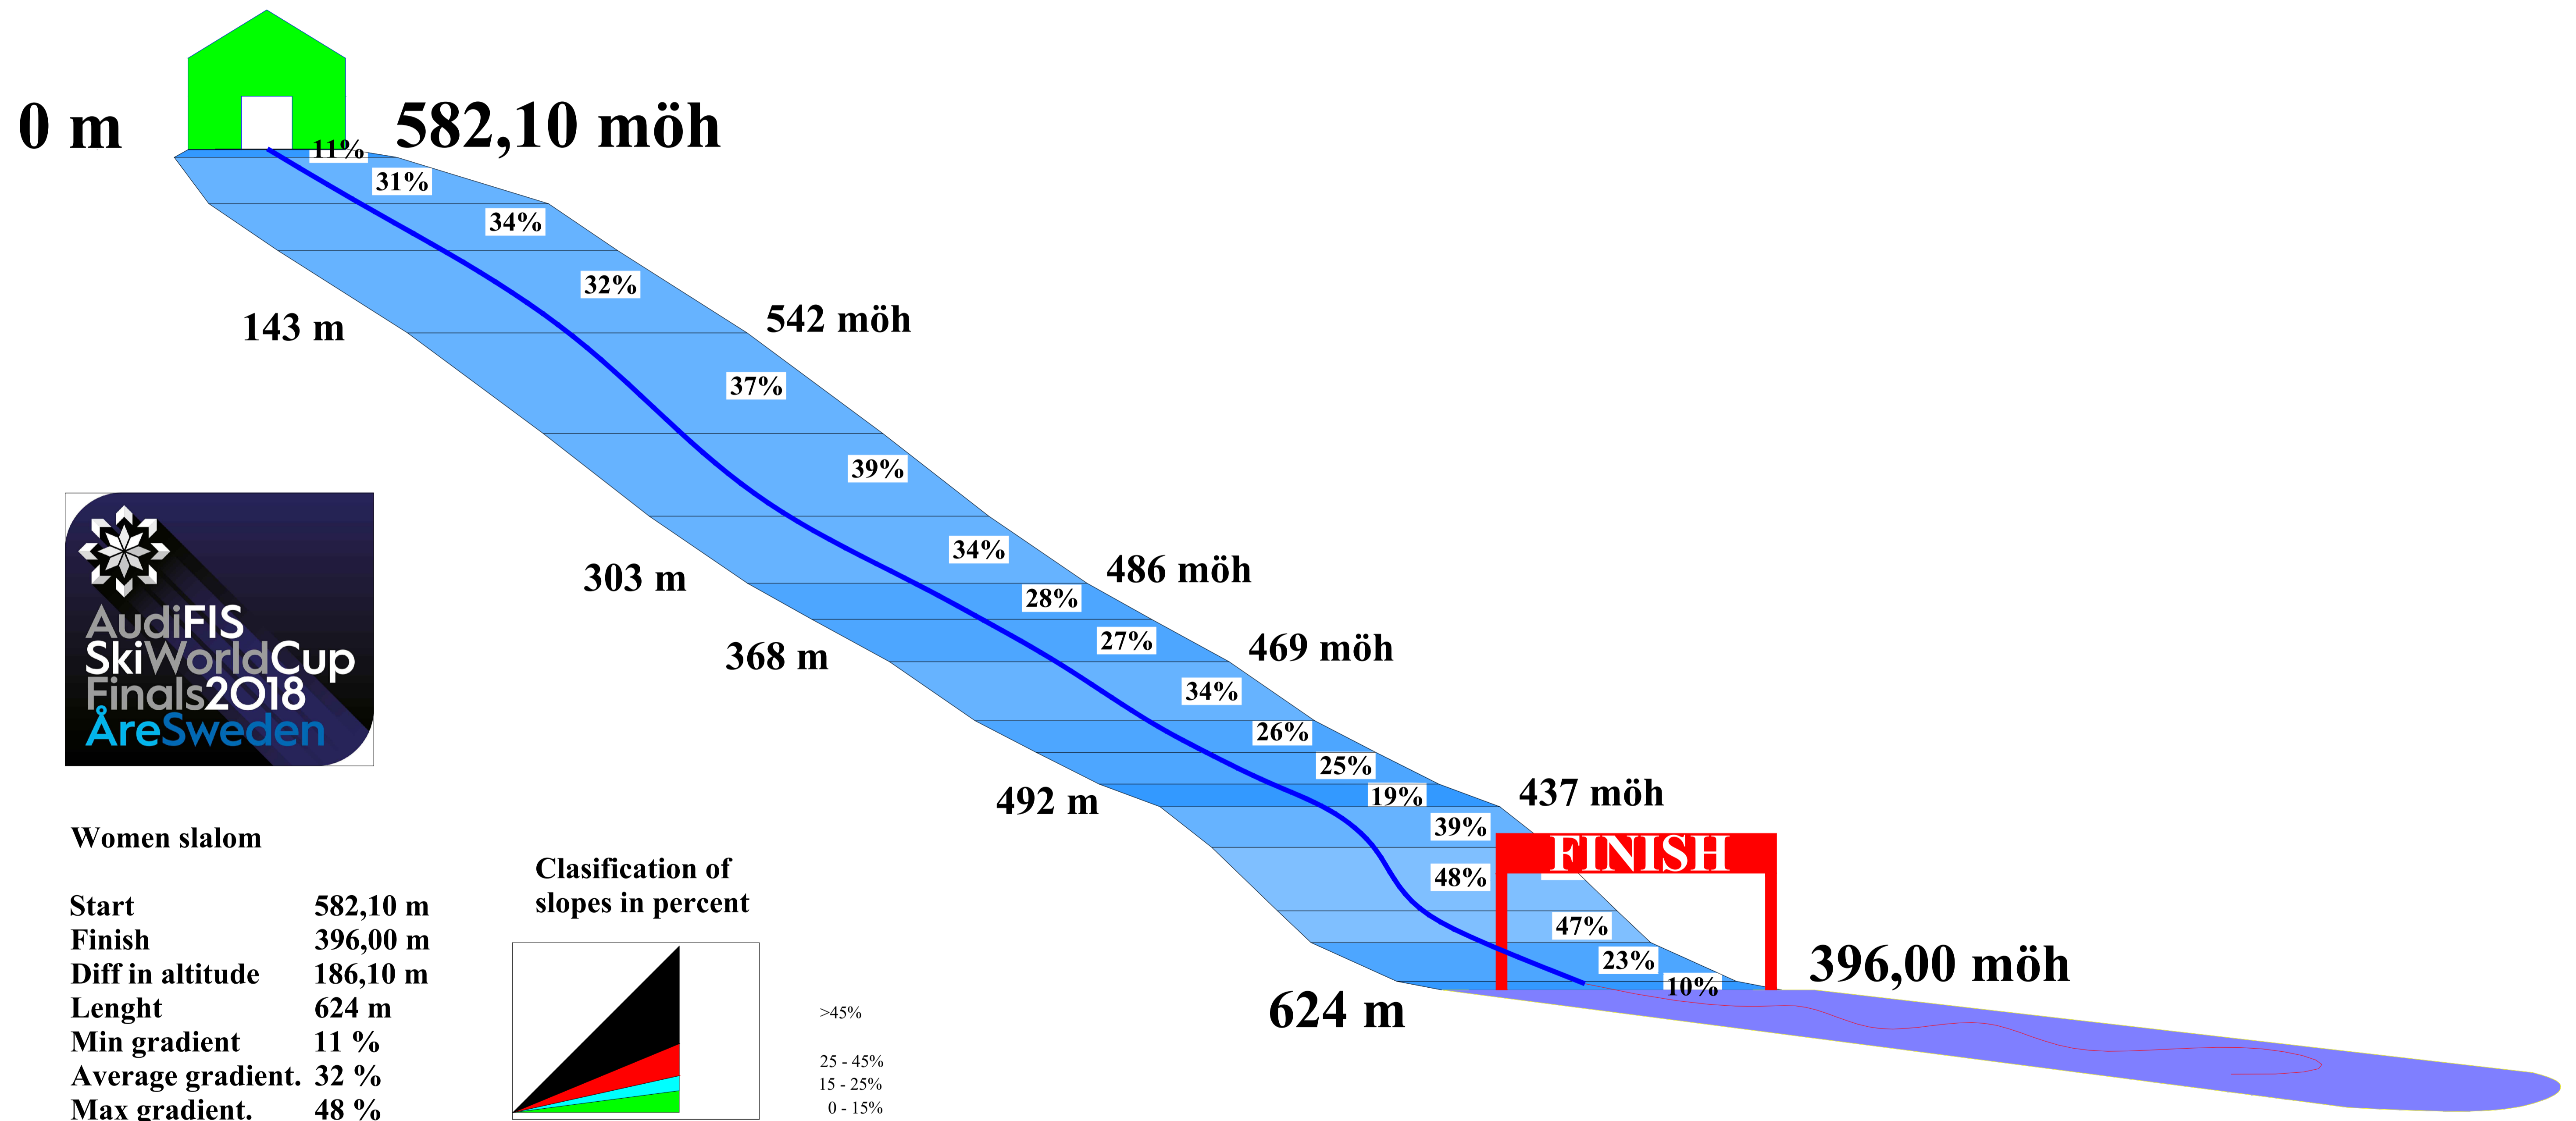

Women Slalom

Women slalom

Start	582,10 m
Finish	396,00 m
Diff in altitude	186,10 m
Lenght	624 m
Min gradient	11 %
Average gradient.	32 %
Max gradient.	48 %