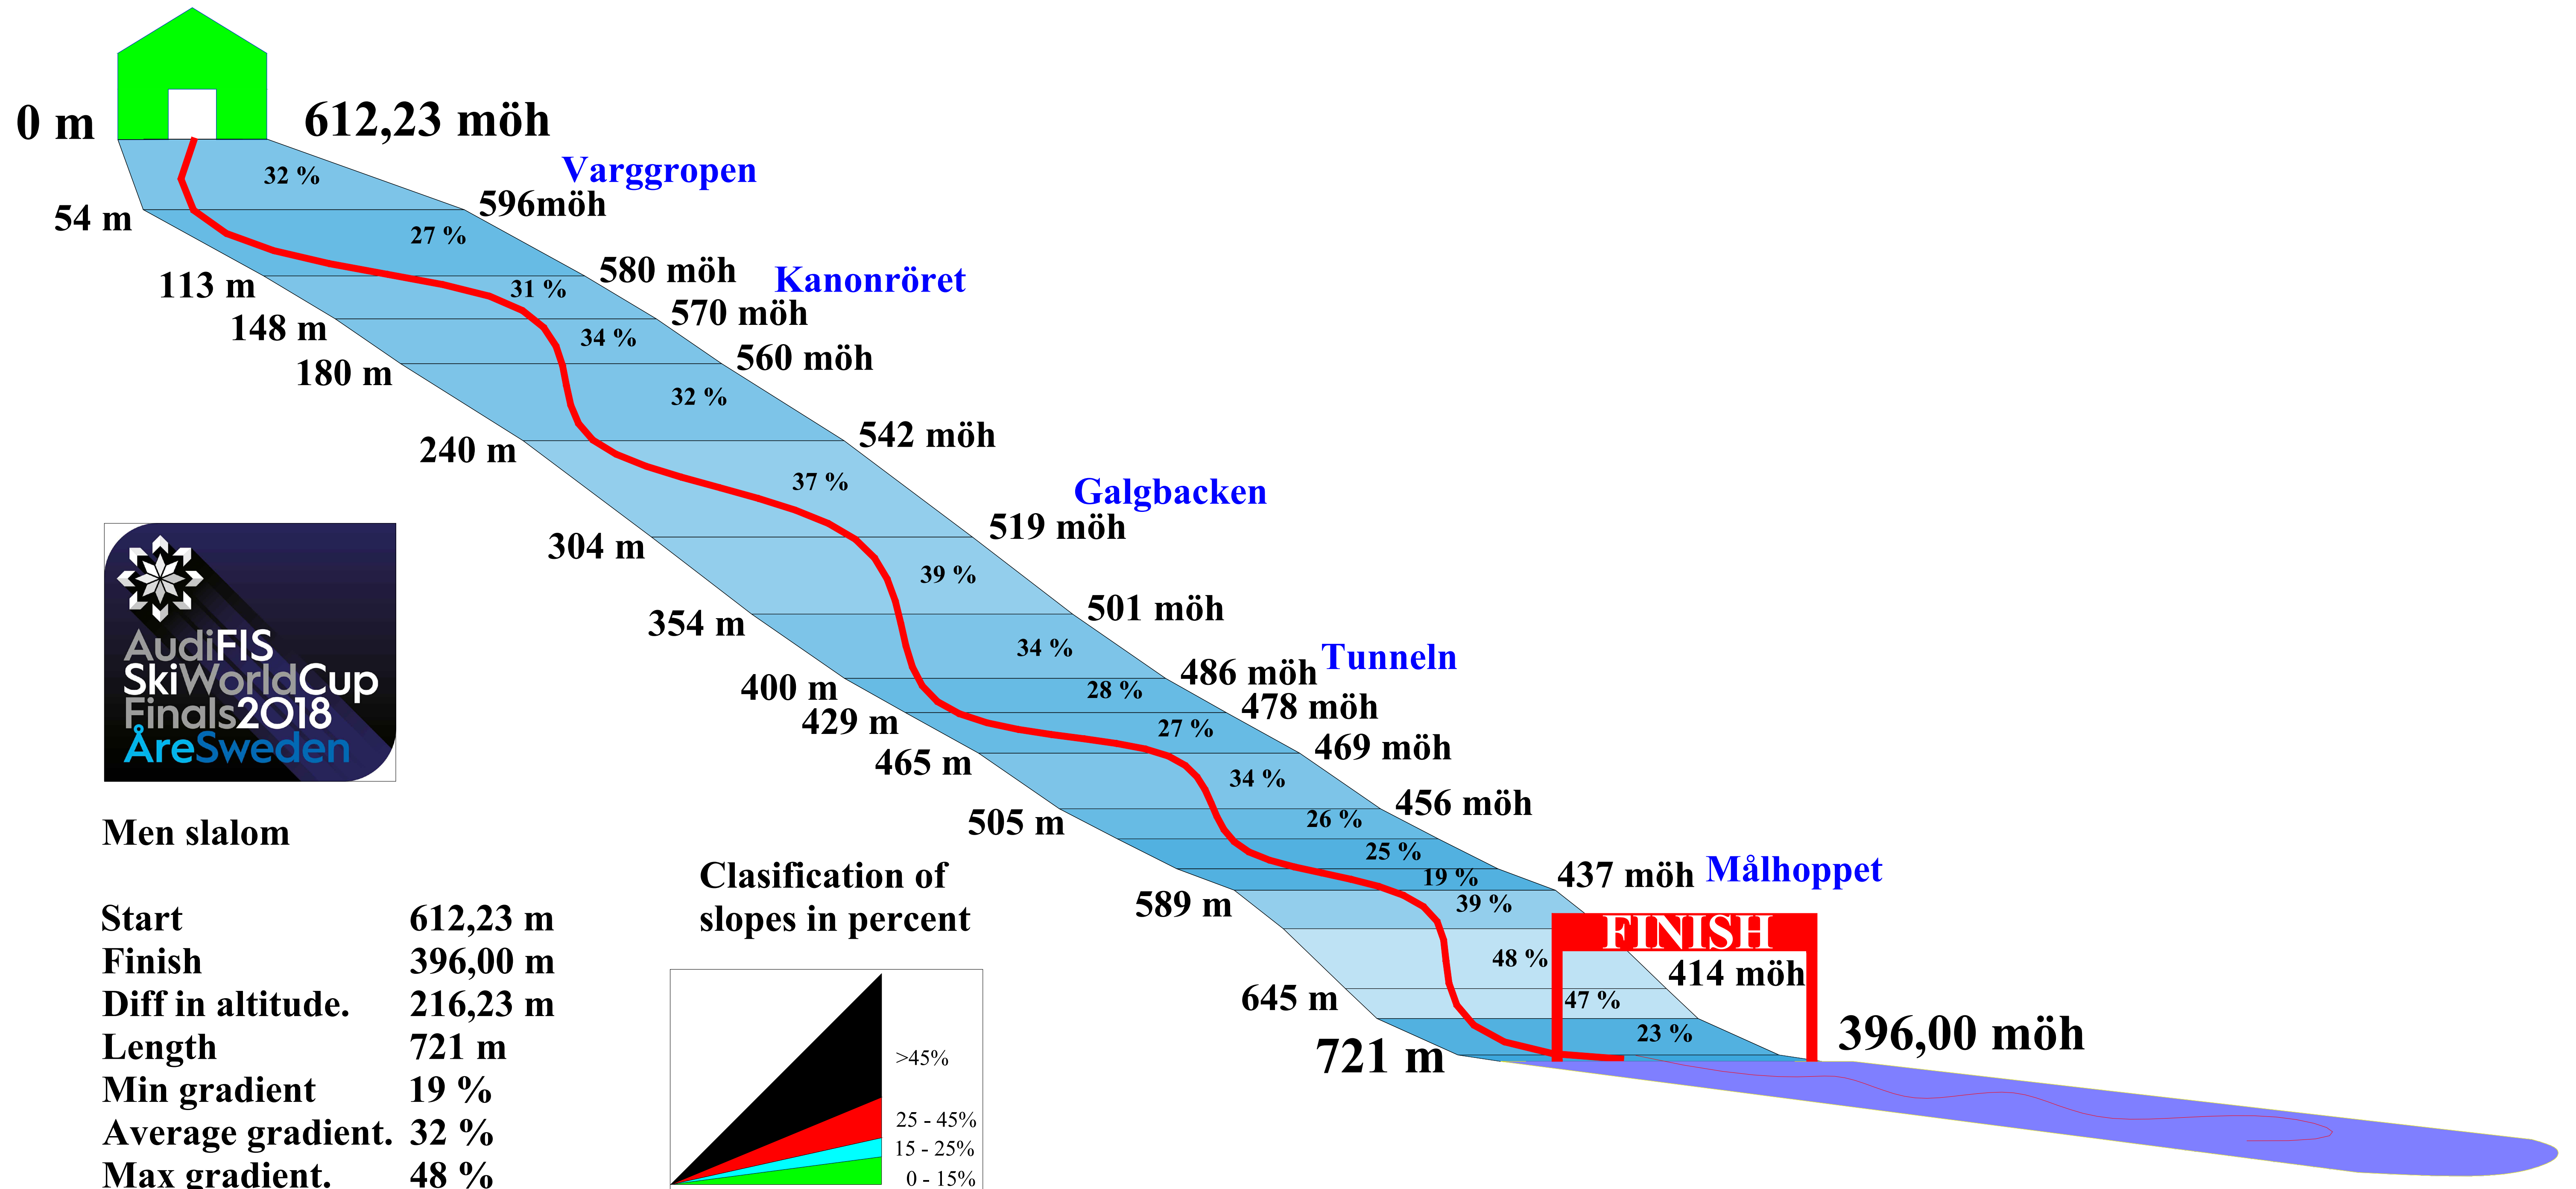

Men Slalom

Men slalom

Start	612,23 m
Finish	396,00 m
Diff in altitude.	216,23 m
Length	721 m
Min gradient	19 %
Average gradient.	32 %
Max gradient.	48 %