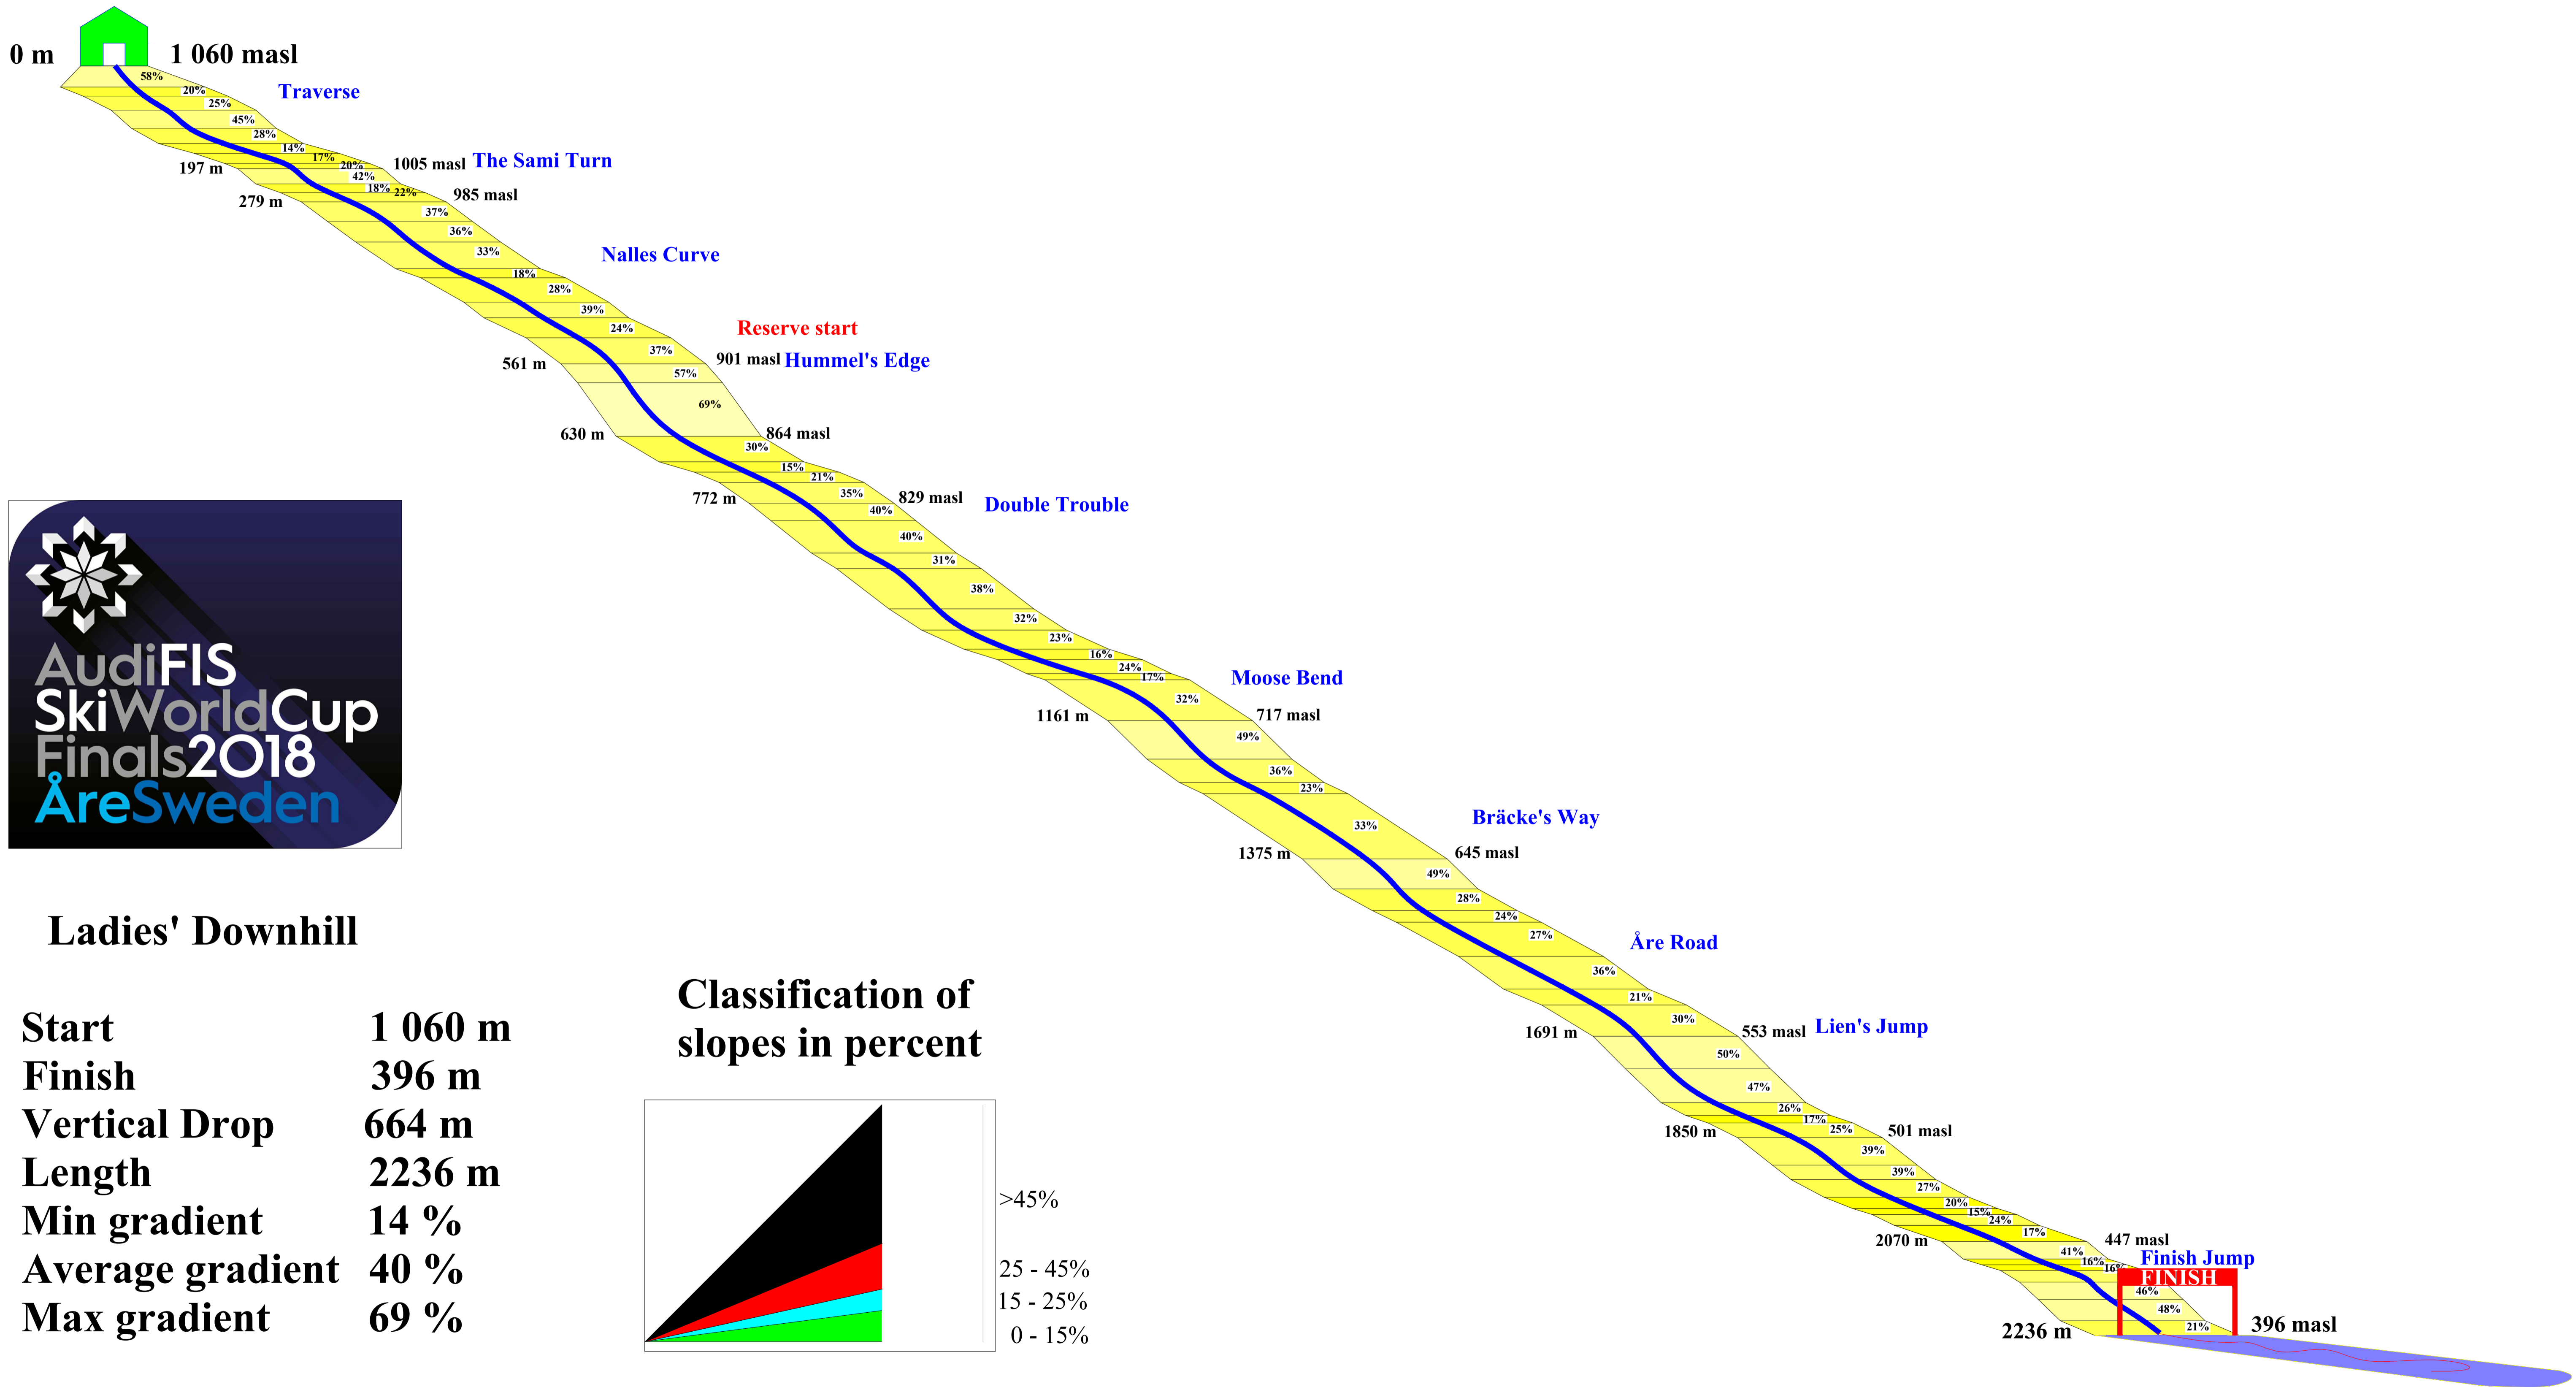

Ladies' Downhill

Ladies' Downhill

Start 1 060 m
Finish 396 m
Vertical Drop 664 m
Length 2236 m
Min gradient 14 %
Average gradient 40 %
Max gradient 69 %

Classification of slopes in percent